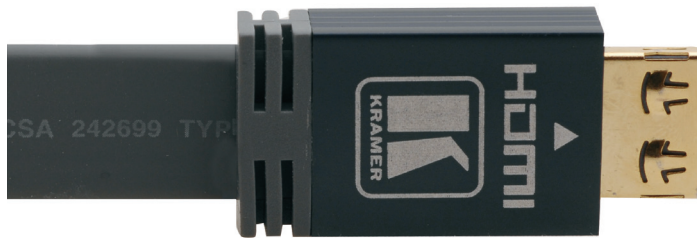

K-Lock

The Ultimate Pull Resistant Connector on Kramer's HDMI Cables

The Best Pull Resistant HDMI Connector in the Market!

- OUR LATEST DEVELOPMENT
- TOTALLY PULL RESISTANT
- ON ANY HDMI CABLE
- UP TO 15LBS (6.8KG) RETAINING FORCE
- SIMPLE AND CREATIVE DESIGN
- A FLEXIBLE AND EASY FIT
- GRIPS ON THE FACE AND ON THE SIDE
- FOR DEMANDING ENVIRONMENTS

Introducing K-Lock:

The connector that holds the cable tightly in place, available on any Kramer HDMI cable.

Everyone in the ProAV industry is familiar with the challenges arising while using HDMI cables, even in the simplest installation. The tendency of lower gauge (thicker) cables to weigh down the cable connector and pull it out of the socket has a substantial impact on the final result. Even the slightest tension can result in signal loss, and when it comes to longer distances, the chances for signal loss are even higher.

To make your installation a success, Kramer Electronics presents K-Lock; our pull resistant connector that provides up to 15lbs (6.8kg) of retaining force. K-Lock is equipped with small springs on the surface of the connector that hold the cable tightly in place.

The K-Lock connectors are available on Kramer's C-HM/HM, C-HM/HM/ETH, C-HM/HM/PRO, C-HM/HM/FLAT/ETH, C-MHM/MHM, C-MHMA/MHMA and the Kramer HDMI cables in retail packaging.

Aging Test Results with **K-Lock**