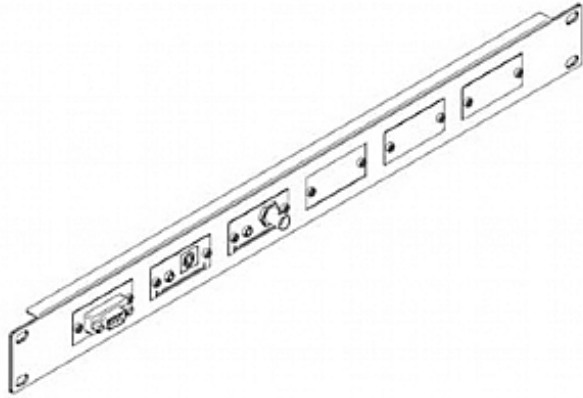

RK-WP6

19-Inch Rack Adapter for Single Wall Plate Inserts

19-inch rack adapter for mounting 6 single slot wall plate inserts into a 1U rack space.

FEATURES

- **Compatibility** - Models compatible with the RK-WP6 are also compatible with RK-WP16.